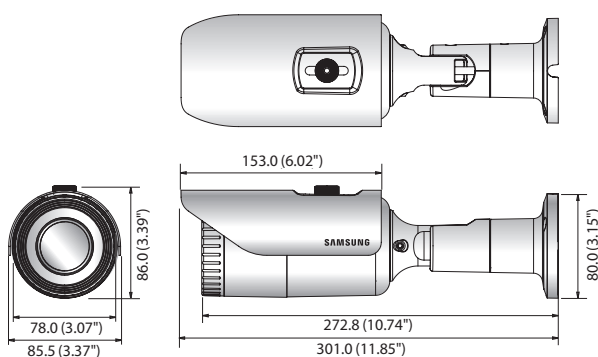

Dimensions

Unit : mm (inch)

	SCO-5081RN	SCO-5081RP
VIDEO		
Imaging Device	TBD	
Total Pixels	1,304(H) x 1,074(V)	
Effective Pixels	1,296(H) x 1,032(V)	
Scanning System	Progressive scan	
Synchronization	Internal	
Frequency	H : 15.734KHz / V : 59.94Hz	H : 15.625KHz / V : 50Hz
Horizontal Resolution	Color : 1000TV lines, B/W : 1000TV lines	
Min. Illumination	Color : 0.05Lux (F1.4, 50IRE), 0.001Lux (1sec, F1.4, 50IRE), 0.02Lux (F1.4, 30IRE), 0.0006Lux (1sec, F1.4, 30IRE) B/W : 0Lux (IR LED on)	
S / N Ratio	52dB (AGC off, Weight on)	
Video Output	CVBS : 1.0Vpp / 75Ω composite	
LENS		
Focal Length (Zoom Ratio)	3 ~ 10mm (3.3x) (YTOT)	
Max. Aperture Ratio	F1.4	
Angular Field of View	H : 83.1°(Wide) ~ 26.9°(Tele) / V : 60.5°(Wide) ~ 20.2°(Tele)	
Min. Object Distance	0.5m (1.64ft)	
Focus Control	Manual	
Lens Type	DC auto iris	
Mount Type	Board type	
OPERATIONAL		
On Screen Display	English, Chinese, Korean, Japanese, German, Italian, French, Spanish, Russian, Czech, Polish, Romanian, Serbian, Swedish, Danish, Turkish, Portuguese	
Camera Title	Off / On (Displayed 15 characters)	
Day & Night	Auto (ICR) / External / Color / B/W	
Backlight Compensation	Off / User BLC / HLC	
Contrast Enhancement	SSDR (Off / On)	
Digital Noise Reduction	SSNRIV (Off / On)	
Defog	Off / Auto / Manual	
Purple Fringe Reduction	Off / Low / Middle / High	
Digital Image Stabilization	Off / On	
Tampering	Off / On	
Motion Detection	Off / On	
Intelligent Video Analytics	Fence, (Dis)Appear, Counting (Off / On)	
Privacy Masking	Off / On (24 programmable zones with 4 points polygonal masking)	
Gain Control	Off / Low / Middle / High	
White Balance	ATW / Outdoor / Indoor / Manual / AWC / Mercury (1,800K° ~ 10,500K°)	
Electronic Shutter Speed	1sec ~ 1/12,000sec	
Digital Zoom	Off / On (1x ~ 16x)	
Reverse	Off / H-Rev / V-Rev / HV-Rev	
Profile	Basic, Day & Night, Backlight, ITS, Indoor, User	
Alarm	1 Out	
Communication	Coaxial control (SPC-300 compatible), RS-485	
Protocol	Coax : Pelco-C (Coaxitron) RS-485 : Samsung-T/E, Pelco-D/P, Panasonic, Bosch, Honeywell, Vicon, AD, GE	
IR Distance	50m (164.04ft) (IR LED 36ea)	
ENVIRONMENTAL		
Operating Temperature / Humidity	-30°C ~ +55°C (-22°F ~ +131°F) / Less than 90% RH	
Ingress Protection	IP66	
Vandal Resistance	IK10	
ELECTRICAL		
Input Voltage / Current	Dual (24V AC & 12V DC ±10%)	
Power Consumption	Max. 9.5W	
MECHANICAL		
Color / Material	Dark gray / ALDC	
Dimensions (WxH)	∅78.0 x 272.8mm (3.07" x 10.74") (Without sunshield)	
Weight	1.5Kg (3.31 lb)	