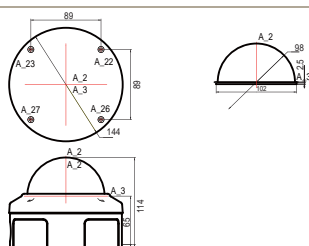

## 3 Megapixel / H.264 / 3M Real-Time / D-WDR / Auto-IRIS

- 3 Megapixel 1/3" CMOS Sensor in High Resolution
- H.264/MJPEG Dual Codec & Streaming simultaneously
- Vari-Focal Lens 3-10.5mm F1.8
- QXGA (2048x1536@30fps) / 1080P(1920x1080@30fps)
- Digital I/O for External Sensor and Alarm
- 3-axis Mechanical Design for Ceiling Installation
- Image Rotation 90° & 270°/ 180°
- LDC (Lens distortion correction)
- 25 meter IR LED
- Digital Powerful WDR
- 3D Noise Reduction
- 2 Way Audio Supported
- Intelligent Video Analytics
- IP68 Water +IK10 Vandal Proof
- Heater + Fan (Optional)
- PoE Power Over Ethernet IEEE802.3af
- Micro SD Card Supported (SDXC)

### Dimension Diagram

Distributed by: